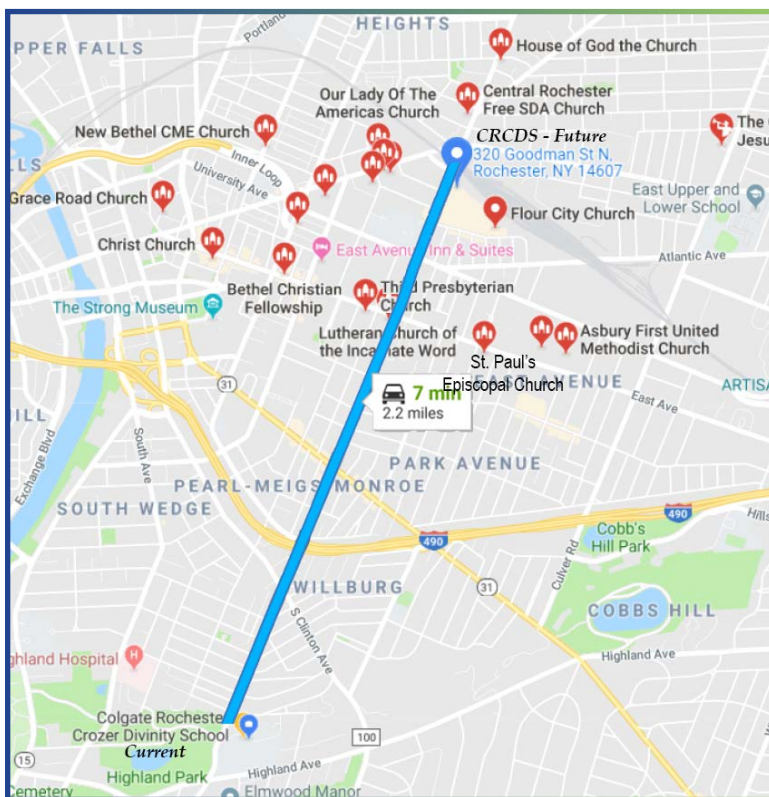

We're moving in Summer 2019!

Our new address will be
320 North Goodman St.
in the Village Gate.

Just 2.2 miles north of
our current campus!